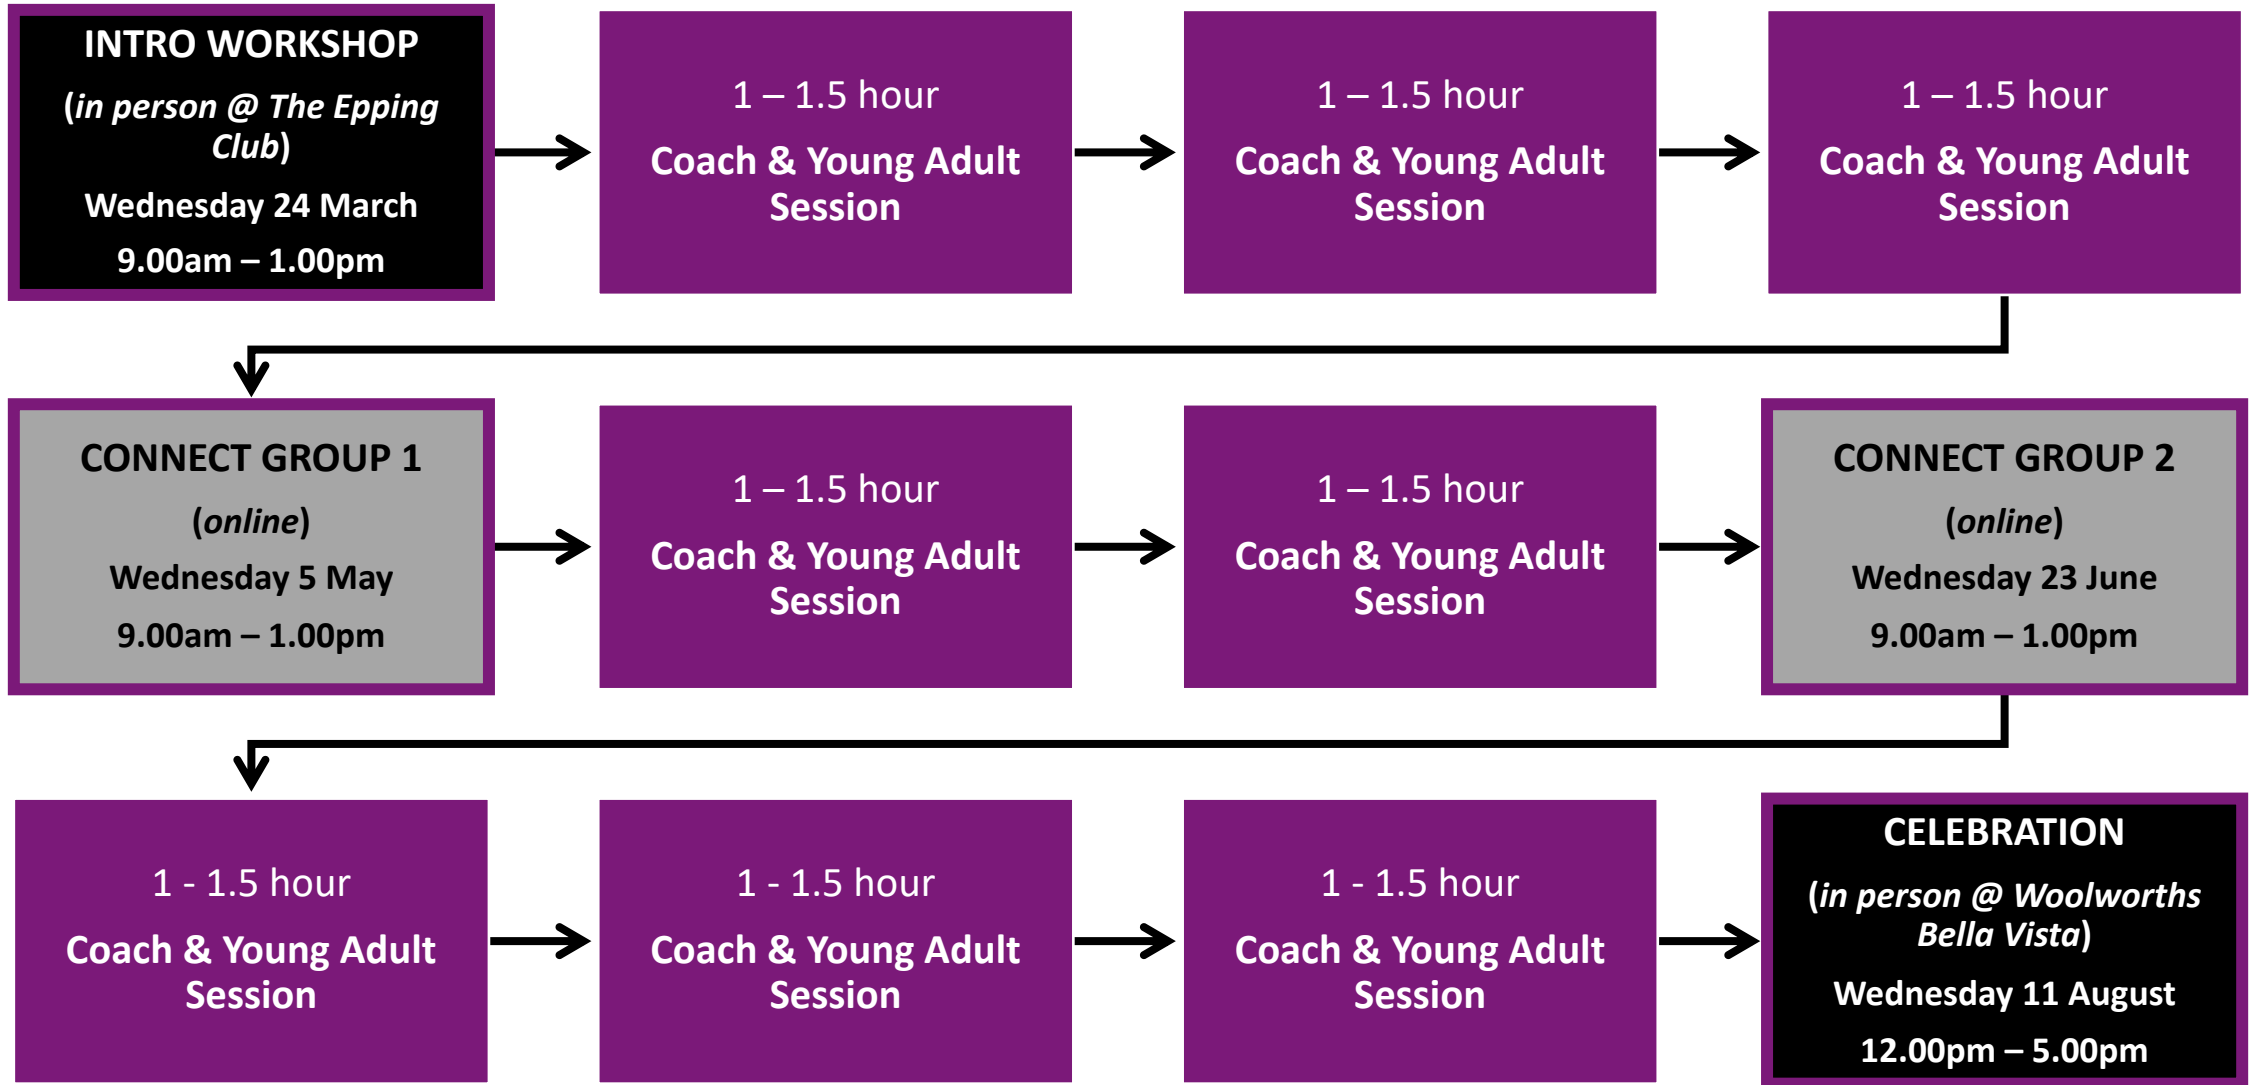

# Epping/Ryde Max Potential 2021: Young Adults

Coach & Young Adult	Group Gatherings <i>in person</i> (Coaches & Young Adults)	Group Gatherings <i>online</i> (Coaches + Young Adults)
---------------------	--	---