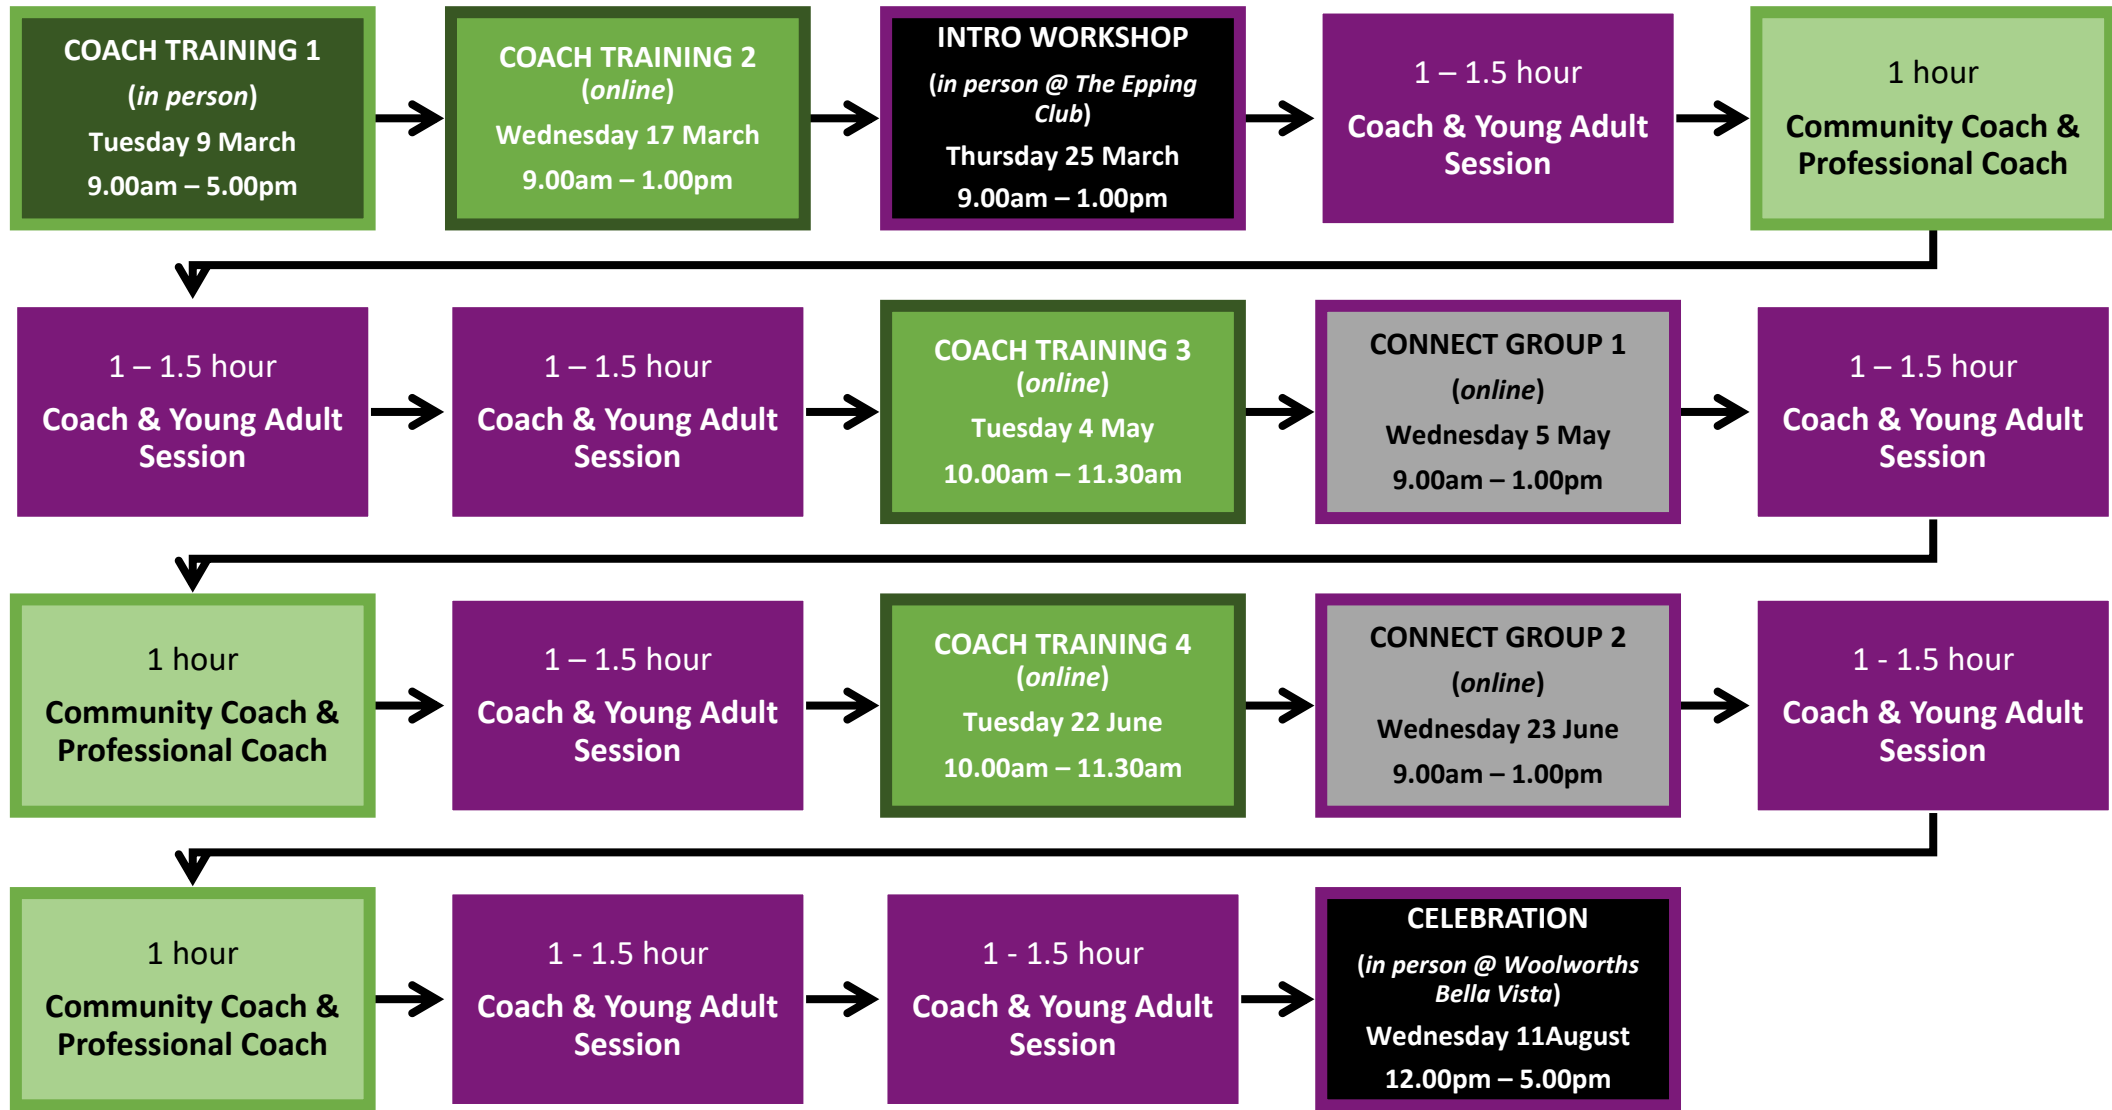

# Epping/ Ryde Max Potential 2021: *Community Coaches*

Coaches Only <i>in person</i>	Coaches Only <i>online</i>	Coach & Young Adult	Group Gatherings <i>in person</i> (Coaches & Young Adults)	Group Gatherings <i>online</i> (Coaches + Young Adults)
-------------------------------	----------------------------	---------------------	--	---