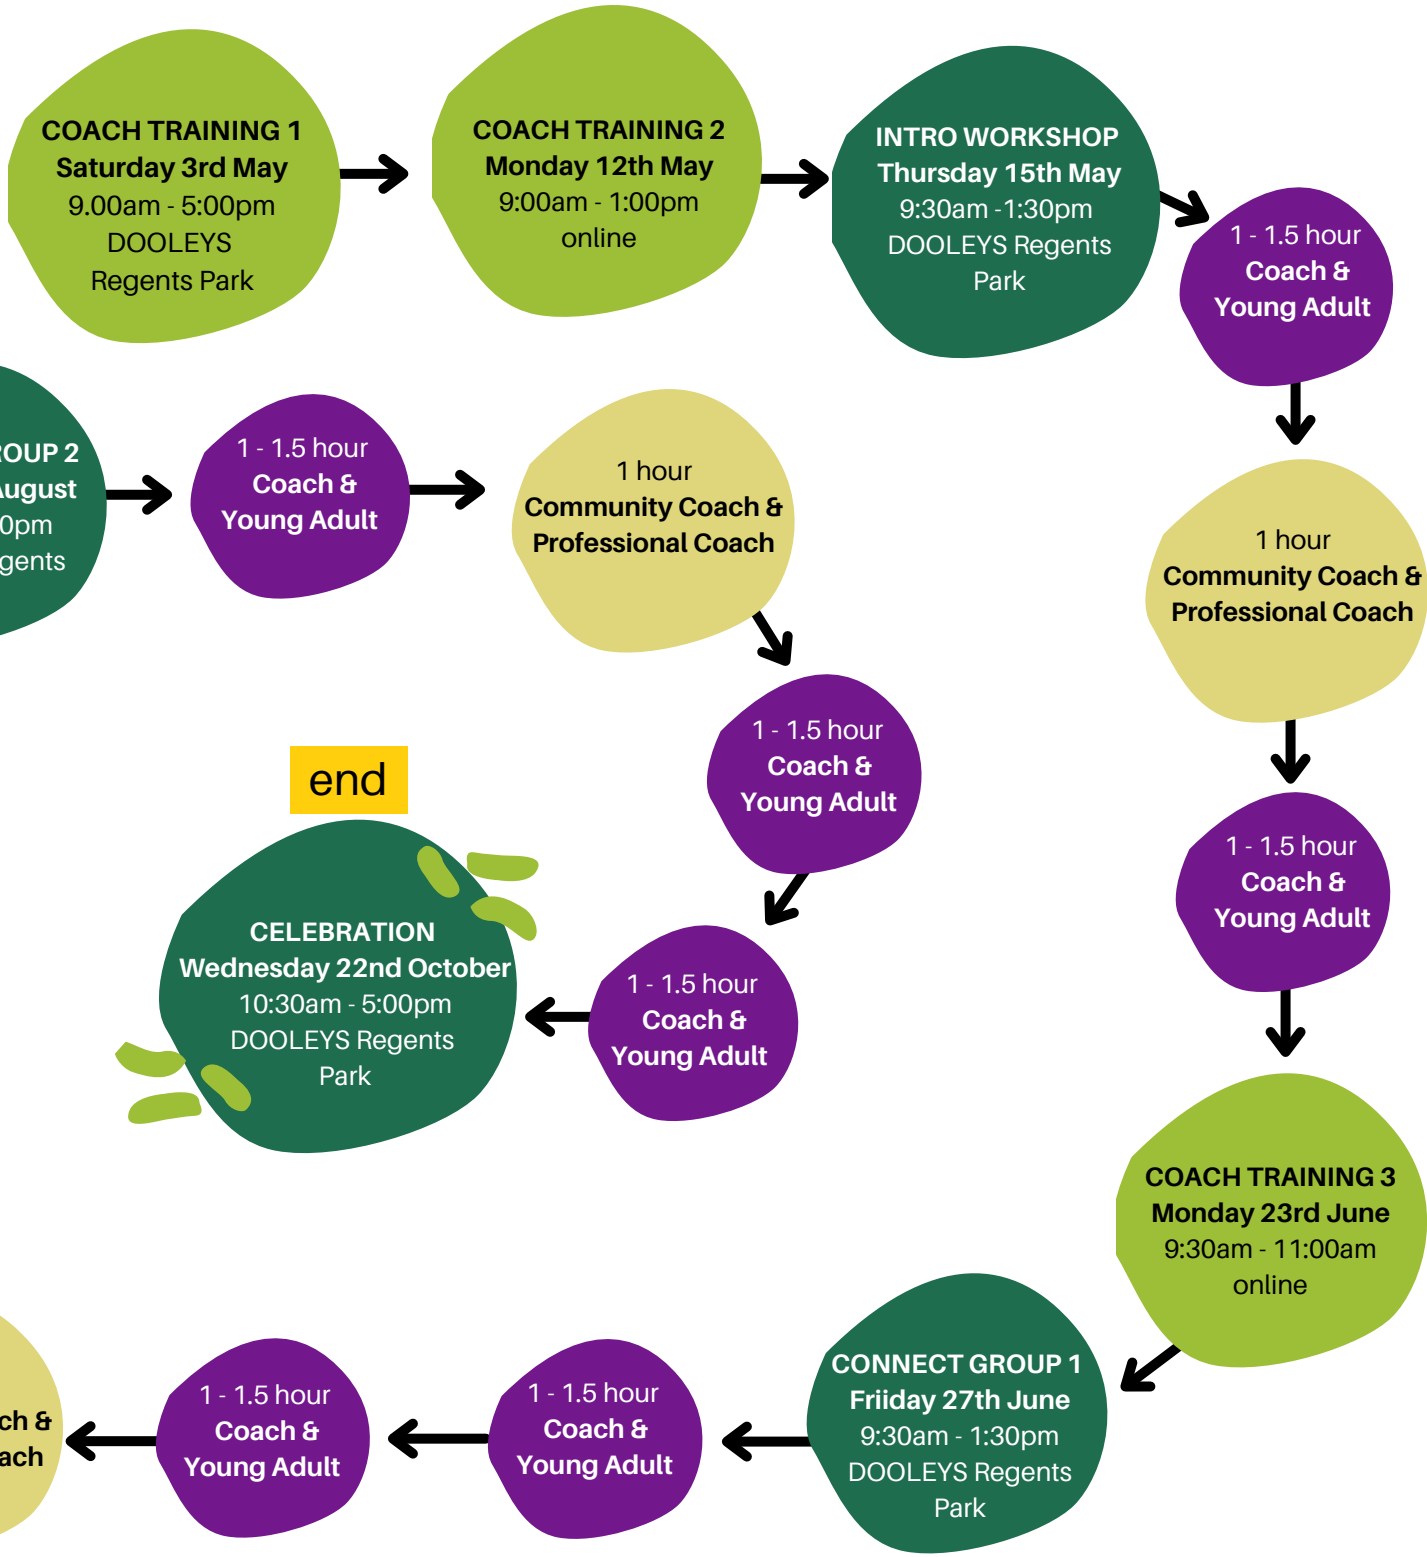

Cumberland DOOLEYS Max Potential 2025 Community Coaches

- Coaches only
- Group gatherings
- Coaches and Young Adult
- Coach and Professional Coach

start

end