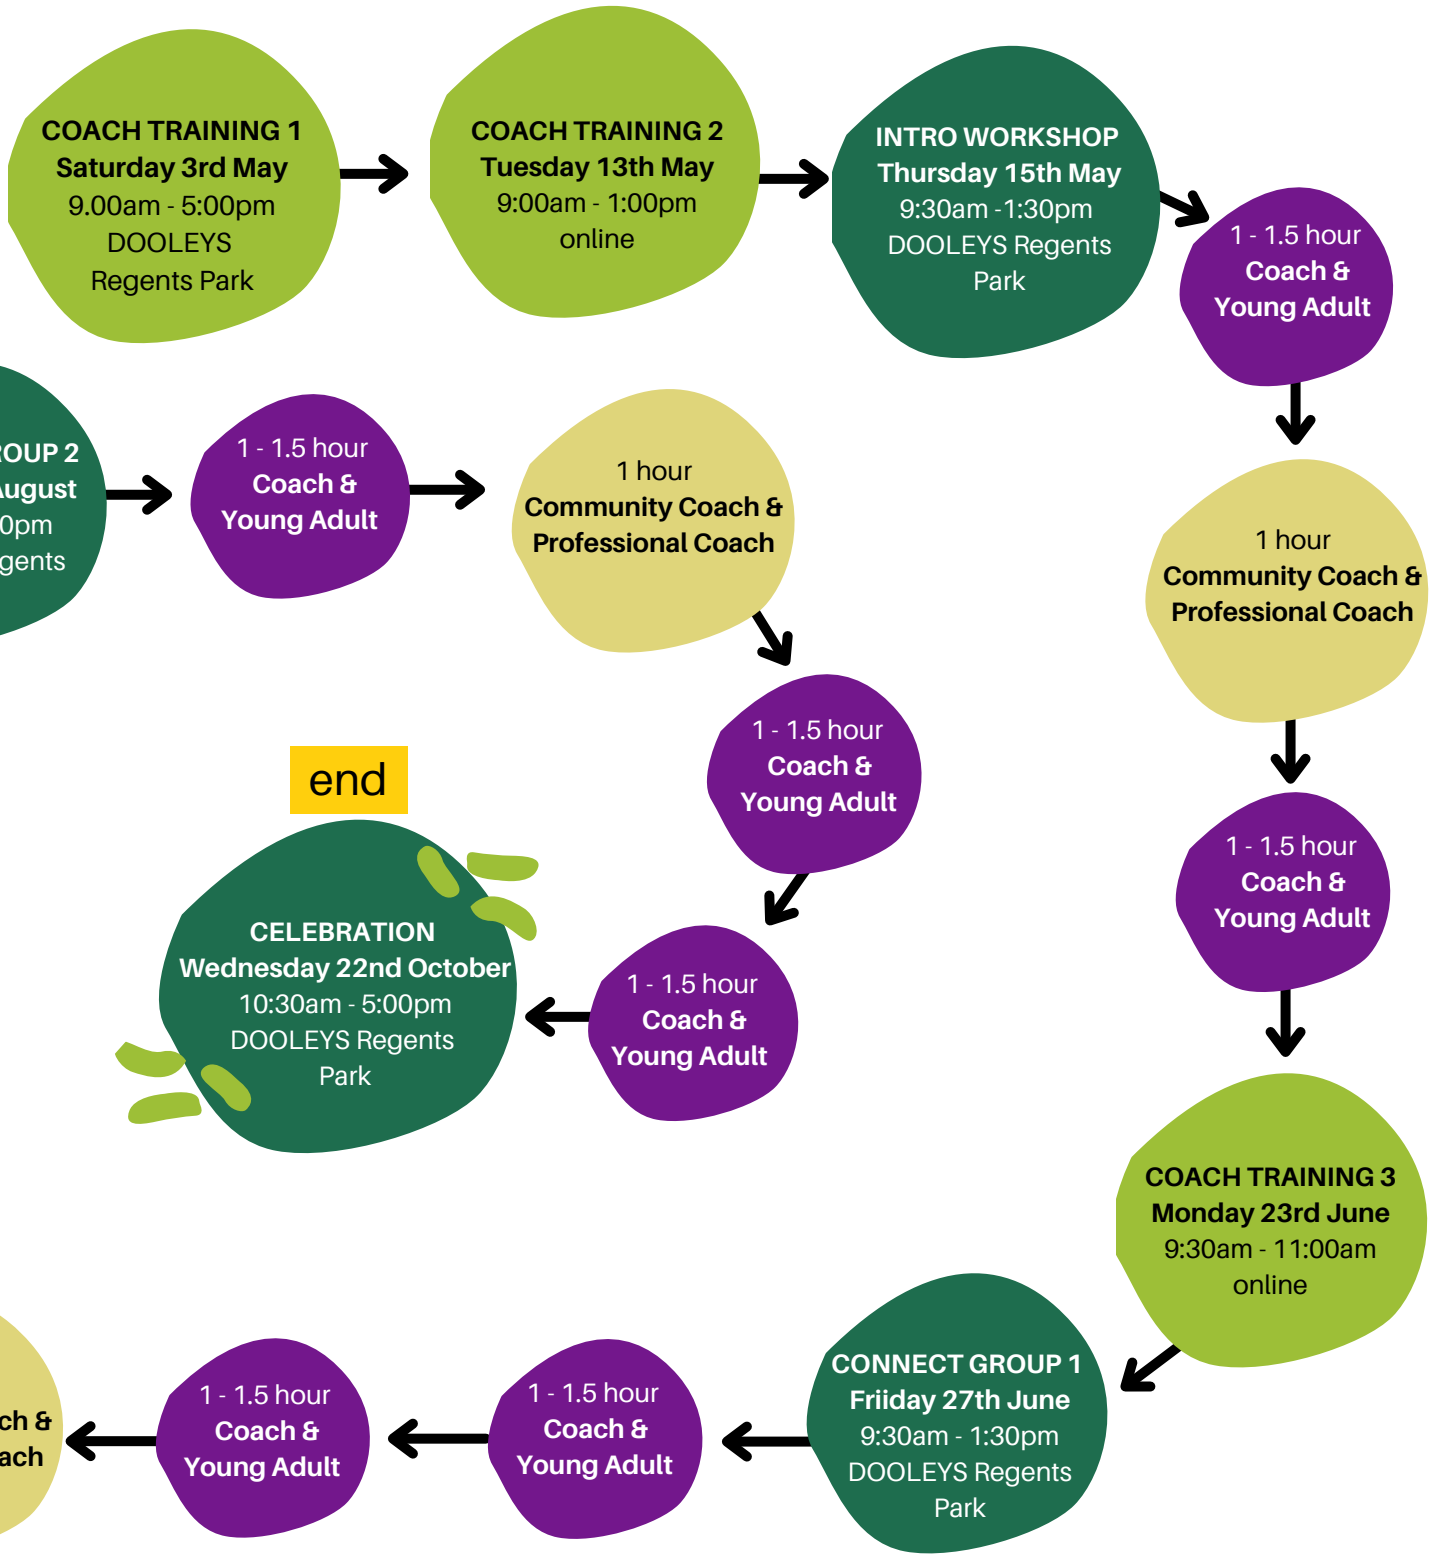

Cumberland DOOLEYS Max Potential 2025 Community Coaches

- Coaches only
- Group gatherings
- Coaches and Young Adult
- Coach and Professional Coach

start

end